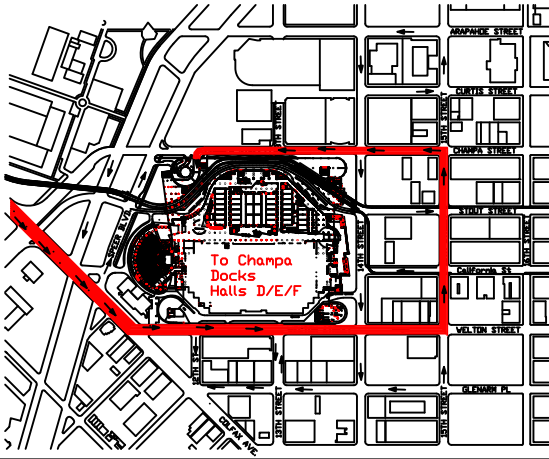

Driving Directions to all Docks

To Bellco Theater, Mile High Ballroom, and Centerplate Docks:

From West Colfax: Proceed east to Welton ST and turn left. Take Welton to 13th and turn right to Glenarm. Take Glenarm to Colfax and turn right on Speer Blvd. Take 1st right on Speer just past fire dept..

From east Colfax: Proceed east to Speer Blvd. Right on Speer to first right past fire dept.

To Champa St. Docks and Halls D/E/F:

From West Colfax: Proceed east to Welton ST. Left on Welton to 15th st. Left on 15th st to Champa St. Left on Champa to dock entrance

From east Colfax: Proceed east to Welton ST. Left on Welton to 15th st. Left on 15th st to Champa St. Left on Champa to dock entrance on the left side before Speer Blvd.

To Welton St. Docks and Halls A/B/C:

From West Colfax: Proceed east to Welton St. Turn left on Welton to CCC Entrance. Turn left. For large trucks, proceed to 13th st. Right on 13th st to Glenarm. Right on Glenarm to 12th st. Right on 12th and straight into ccc.