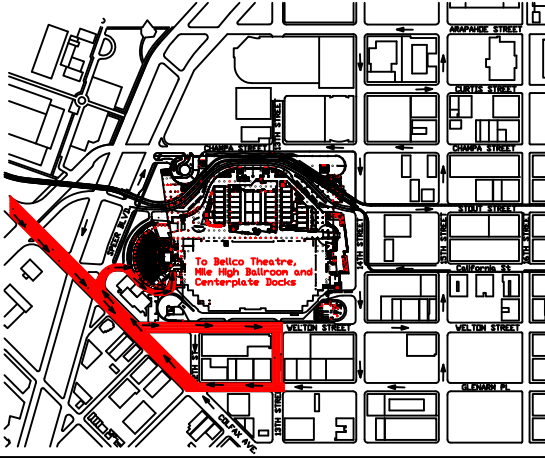

Driving Directions to all Docks

To Bellco Theater, Mile High Ballroom, and Centerplate Docks:

From West Colfax: Proceed east to Welton ST and turn left. Take Welton to 13th and turn right to Glenarm. Take Glenarm to Colfax and turn right on Speer Blvd. Take 1st right on Speer just past fire dept..

From east Colfax: Proceed east to Speer Blvd. Right on Speer to first right past fire dept.

To Champa St. Docks and Halls D/E/F:

From West Colfax: Proceed east to Welton ST. Left on Welton to 15th st. Left on 15th st to Champa St. Left on Champa to dock entrance

From east Colfax: Proceed east to Welton ST. Left on Welton to 15th st. Left on 15th st to Champa St. Left on Champa to dock entrance on the left side before Speer Blvd.

To Welton St. Docks and Halls A/B/C:

From West Colfax: Proceed east to Welton St. Turn left on Welton to CCC Entrance. Turn left. For large trucks, proceed to 13th st. Right on 13th st to Glenarm. Right on Glenarm to 12th st. Right on 12th and straight into ccc.