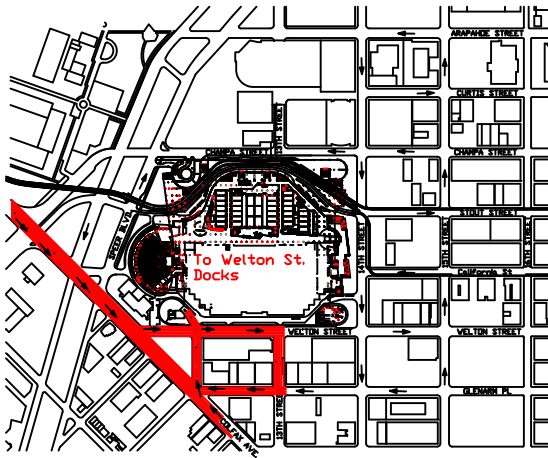

Driving Directions to all Docks

To Bellco Theater, Mile High Ballroom, and Centerplate Docks:

From West Colfax: Proceed east to Welton ST and turn left. Take Welton to 13th and turn right to Glenarm. Take Glenarm to Colfax and turn right on Speer Blvd. Take 1st right on Speer just past fire dept..

From east Colfax: Proceed east to Speer Blvd. Right on Speer to first right past fire dept.

To Champa St. Docks and Halls D/E/F:

From West Colfax: Proceed east to Welton ST. Left on Welton to 15th st. Left on 15th st to Champa St. Left on Champa to dock entrance

From east Colfax: Proceed east to Welton ST. Left on Welton to 15th st. Left on 15th st to Champa St. Left on Champa to dock entrance on the left side before Speer Blvd.

To Welton St. Docks and Halls A/B/C:

From West Colfax: Proceed east to Welton St. Turn left on Welton to CCC Entrance. Turn left. For large trucks, proceed to 13th st. Right on 13th st to Glenarm. Right on Glenarm to 12th st. Right on 12th and straight into ccc.